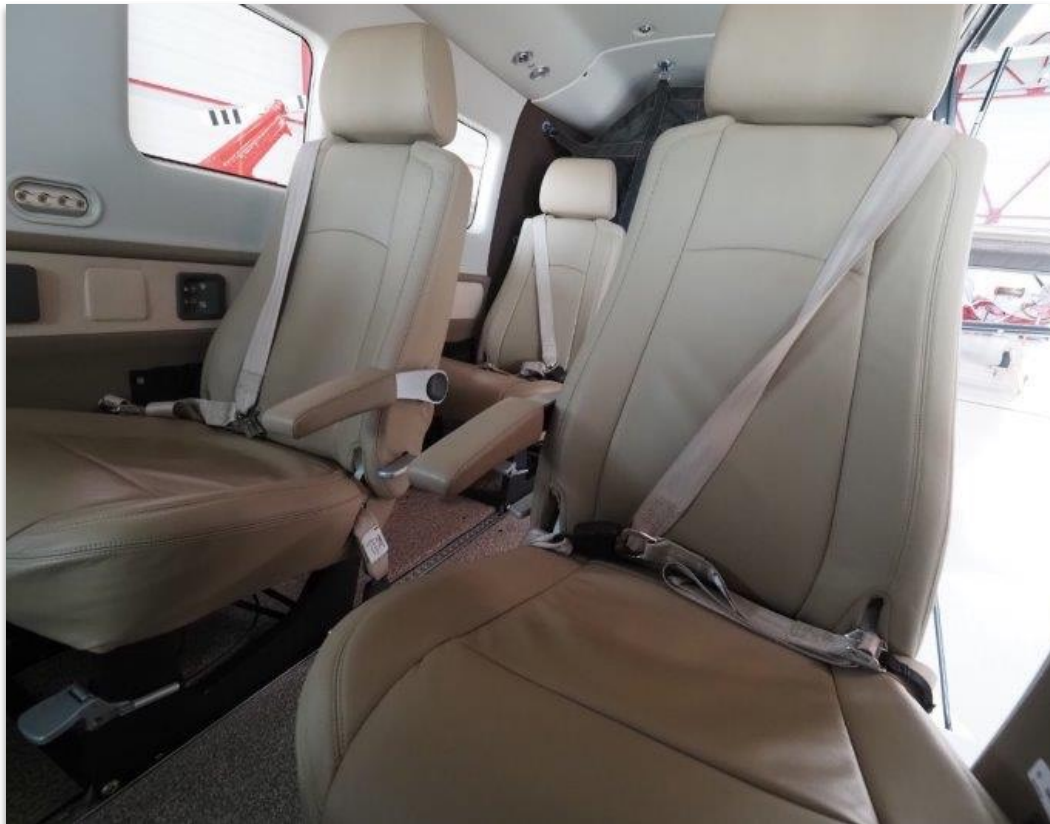

Jet AVIVA
LIFE IS SHORT. FLY A JET.

QUEST KODIAK 100 SN 100-0133